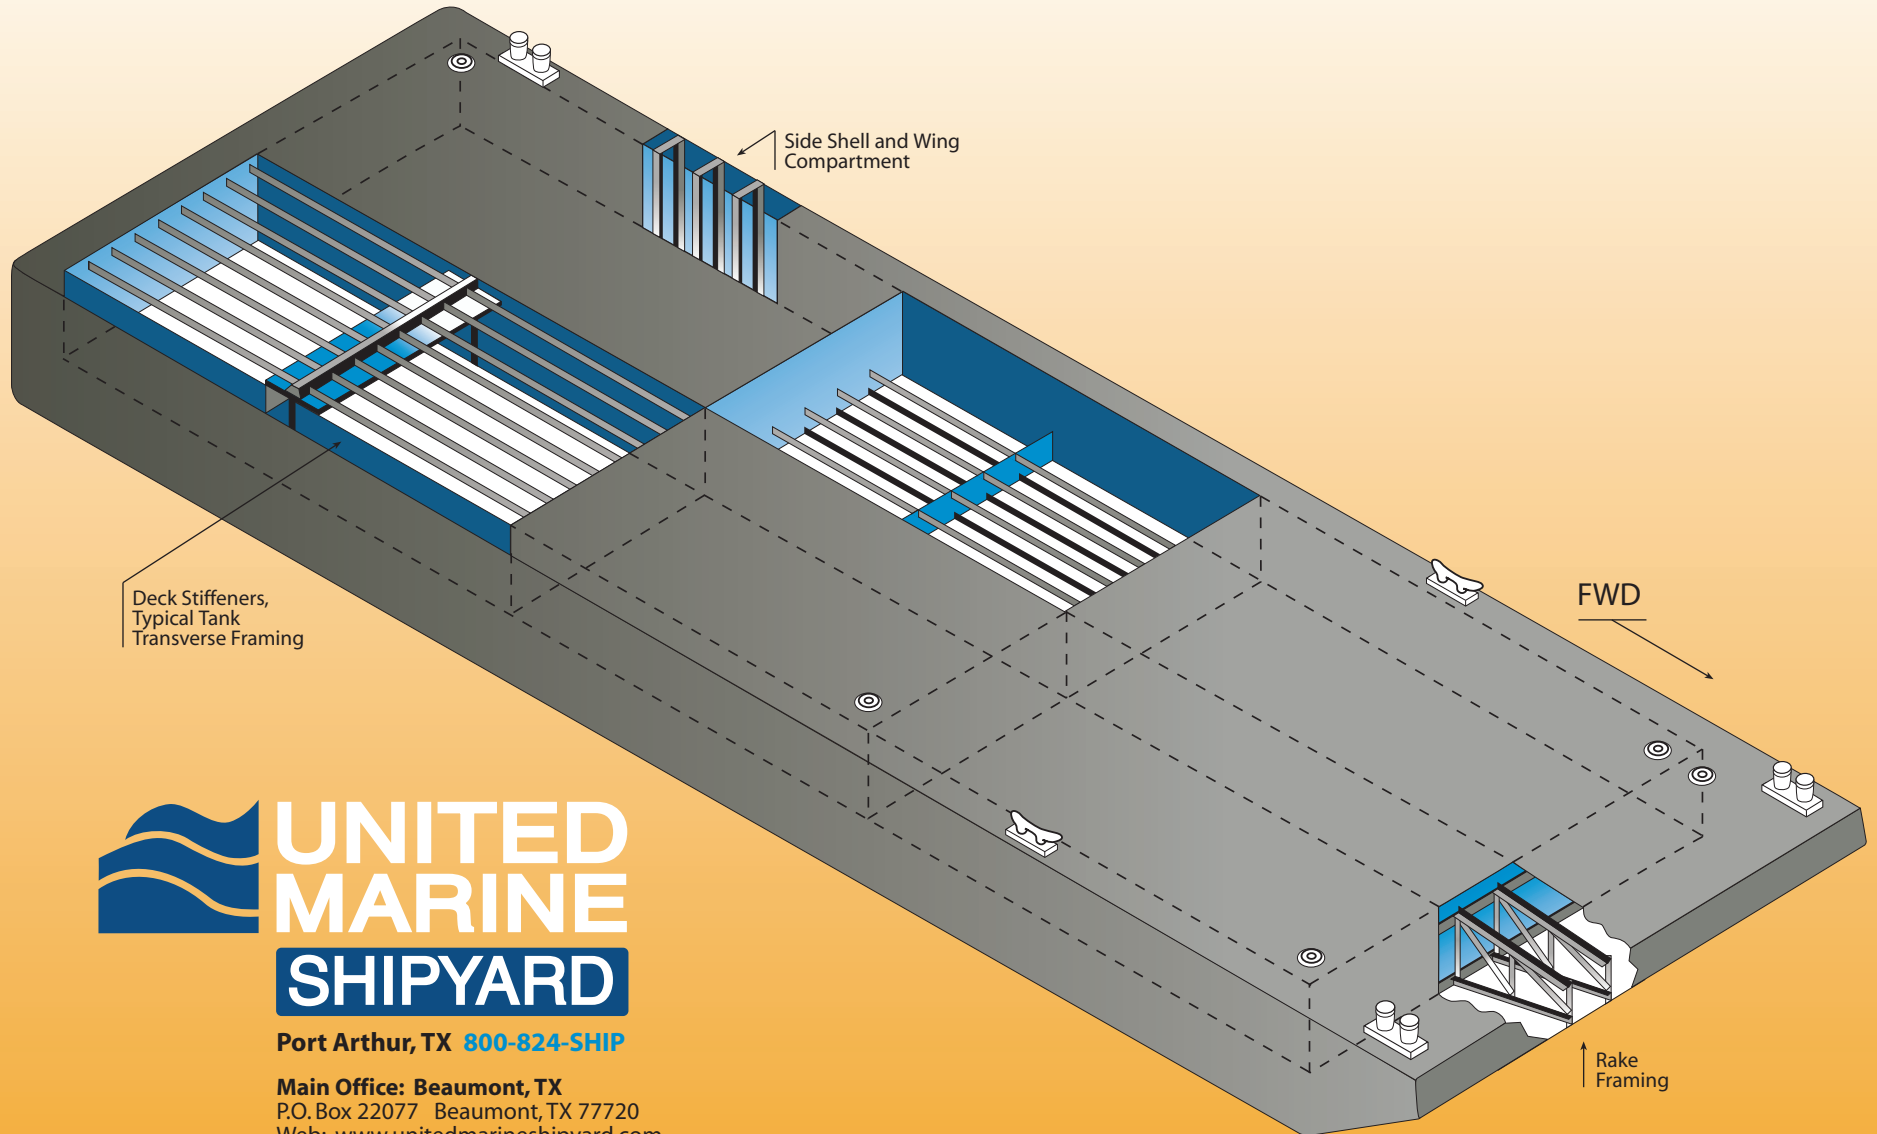

DOUBLE SKIN INLAND DECK BARGE

Port Arthur, TX 800-824-SHIP

Main Office: Beaumont, TX
P.O. Box 22077 Beaumont, TX 77720
Web: www.unitedmarineshipyard.com
Phone: 409-833-7070 Fax: 409-833-0744
Email: mail@unitedmarineshipyard.com